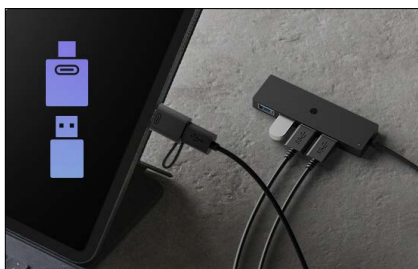

USB 3.2 Gen 1 Type-A + Type-C®

ICY BOX IB-HUB1424-C3

4-Port USB 3.2 Gen 1 Hub

Key features

- USB Type-C®/Type-A hub
- 4x USB 3.2 Gen 1 Type-A
- Plastic enclosure with integrated USB cable
- Host interface with up to 5 Gbit/s
- USB-powered with status LED for power
- Plug & Play

Transfer rate	Up to 5 Gbit/s
Plug & Play	Yes
LED	Power
Power supply	USB-powered
Operating system	Windows®, macOS®
System requirements	One free USB 3.2 Gen 1 Type-A or Type-C® port

USB 3.2 Gen 1 Type-A + Type-C®

ICY BOX **IB-HUB1424-C3** 4-Port USB 3.2 Gen 1 Hub

Fast and efficient

Experience lightning-fast data transfers thanks to USB 3.2 Gen 1 via your choice of USB Type-C® or Type-A port. Transfer files at up to 5 Gbit/s and connect peripherals with ease. This hub allows you to multi-task without compromise.

Open up the world of connectivity

With the built-in combo cable, a USB Type-C® and USB Type-A plug are always with you. This opens up broad compatibility with old and new notebooks or tablets. The cable is 62 cm long and is therefore also well suited for connecting to a desktop PC under the table.