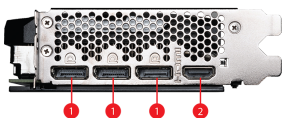

SPECIFICATIONS

Model Name	GeForce RTX™ 4070 SUPER 12G VENTUS 2X OC
Graphics Processing Unit	NVIDIA® GeForce RTX™ 4070 SUPER
Interface	PCI Express® Gen 4
Core Clocks	Extreme Performance: 2520 MHz (MSI Center) Boost: 2505 MHz
CUDA® CORES	7168 Units
Memory Speed	21 Gbps
Memory	12GB GDDR6X
Memory Bus	192-bit
Output	DisplayPort x 3 (v1.4a) HDMI™ x 1 (Supports 4K@120Hz HDR, 8K@60Hz HDR, and Variable Refresh Rate as specified in HDMI™ 2.1a)
HDCP Support	Y
Power consumption	220 W
Power connectors	16-pin x 1
Recommended PSU	650 W
Card Dimension (mm)	242 x 125 x 43 mm
Weight (Card / Package)	680 g / 998 g
DirectX Version Support	12 Ultimate
OpenGL Version Support	4.6
Maximum Displays	4
G-SYNC® technology	Y
Digital Maximum Resolution	7680 x 4320

CONNECTIONS

1. DisplayPort
2. HDMI™

FEATURES

Dual Fan

Two fans and a huge heatsink ensure a cool and quiet experience for you.

TORX FAN 4.0

A masterpiece of teamwork, fan blades work in pairs to create unprecedented levels of focused air pressure.

Copper Baseplate

A solid nickel-plated copper baseplate transfers heat from the GPU to all heat pipes for better cooling.

Core Pipe

Precision-machined heat pipes ensure max contact to the GPU and spread heat along the full length of the heatsink.

Reinforcing Backplate

The reinforcing backplate features a flow-through design that provides additional ventilation.

Zero Frozr

The fans completely stop when temperatures are relatively low, eliminating all noise.