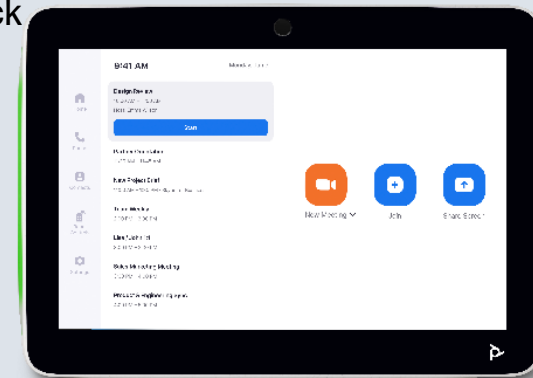

Poly TC10

Two-in-one: set it outside the room for scheduling, or inside the room as a controller.

Large display: Intuitive, high-resolution 10-inch touch display for greater visibility.

Clean installation: simple design and flexible set-up options for wall and tabletop surfaces.

User friendly: multi-colored LED lights, quick access to control dock and Extron integration.