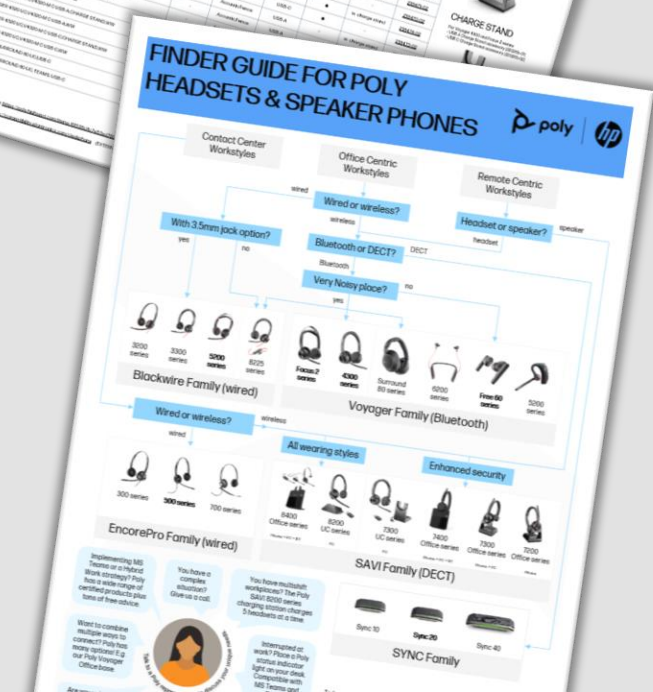

MODEL	TYPE	FEATURES	STATUS INDICATOR	OFFICE BASE	CHARGE STAND
VOYAGER FOCUS 2	FOCUS 2	...	...	...	...
VOYAGER 4300 SERIES	4300 SERIES	...	...	...	...
VOYAGER SURROUND 80 SERIES	8200 SERIES	...	...	...	...

Automatically receive the latest Poly SKU selection guide by email when available: