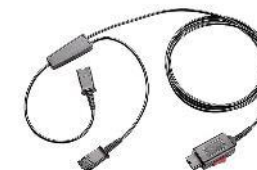

Y-CABLE

For two QD headsets (e.g. one for trainee and one for supervisor) to be combined with a DA or other accessory for phone / PC connection. (85S07AA)