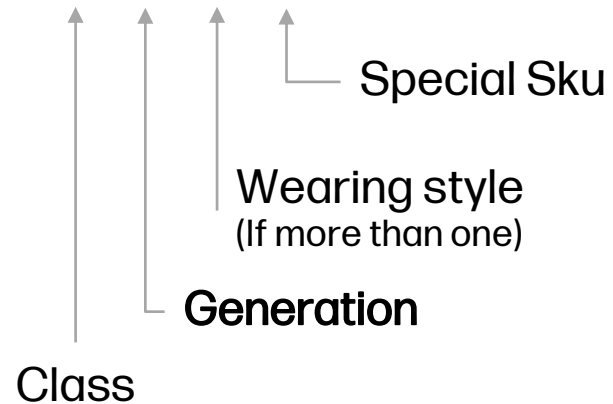

POLY HEADSET NAMING SYSTEM

BLACKWIRE 5200 SERIES

Wearing style code

Over-the-head mono = 1x

Over-the-head binaural/stereo = 2x

Alternative wearing style = 3x

Convertible = 4x

Special Sku

3.5 mm plug = 5

ANC version = 5