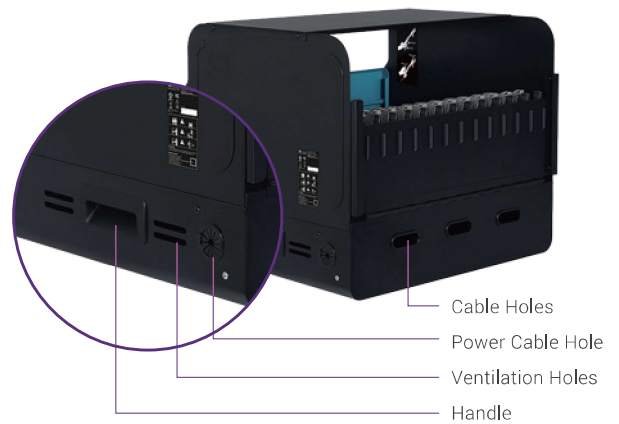

Rear - Right