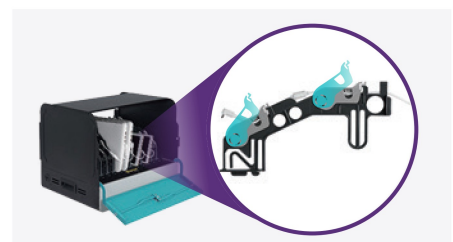

## DIY Charging Station

The E12 is a DIY charging station that can be easily assembled within 5 minutes. Thanks to the holes for cables in both sides of the body, you can easily place the E12 anywhere, even against a wall.

## Smart Cable Management

Adjustable dividers provide flexible spaces for all sizes. Just tap the clips to lock power cables in place, preventing knots and enabling excellent cable management. Create a pleasing classroom environment while effortlessly ensuring safety with the E12's all-new design.