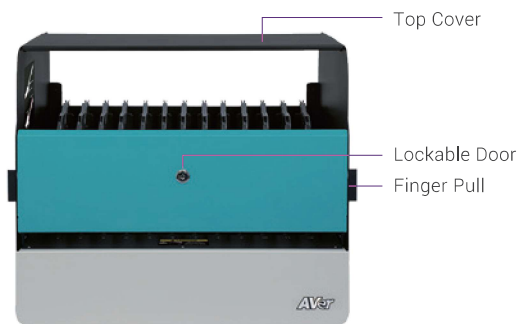

Product Specifications

Device Capacity	12	Supported Devices	Laptops, Chromebooks, Tablets up to 15,6"
Cabinet Dimensions (Unfolded)	W = 52.7 cm (20.75") H = 44.5 cm (17.50") D = 45.3 cm (17.85")	Cabinet Dimensions (Folded)	W = 52.7 cm (20.75") H = 12.3 cm (4.84") D = 45.3 cm (17.85")
Slot Size	W = 3.0 cm (1.18") H = 31.1 cm (12.26") D = 42.6 cm (17.76")	Net Weight	17 kg (37.48 lbs) ± 1.5 kg (3.30 lbs)
Gross Weight	20 kg (44.09 lbs) ± 3 kg (6.61 lbs)	Charging Type	Fully Charging
Cable Management	Adjustable plastic divider with charging cable clips	Power Specifications	AC IN: 220 - 240V, 50/60Hz, 8A Power Strip: 220 - 240V, 50/60Hz, 8A
Divider Type	Adjustable plastic dividers with lock-in cable grips	Security	2-point mechanism with built-in key lock
External Power Outlet	N/A	Warranty	Mechanical Components: 10 Years Electrical Components: 5 Years
Package Contents	E12, Power Cord, Top Cover, Dividers (x13), Door Lock Cover, Keys (x2), Flat Head - M4 x 5L Screws (x11), Umbrella Head - M4 x 5L Screws (x4), Snap Rivets (x8), Concrete Anchors (x6), Drywall Anchors (x6), Washers (x6), Anchor Screws (x6), L-Shaped Mounting Brackets (x2), User Manual		

* Specifications may vary depending on location and are subject to change without notice.

Product Appearance

Front