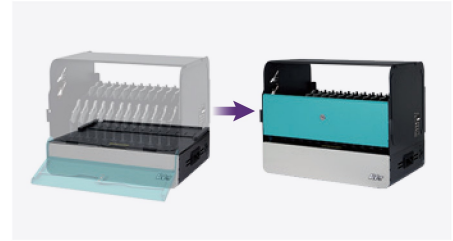

## **AVer E12**

12-Device Charging Station for  
Tablets, Laptops, and More

AVer E12 features compact and DIY options, perfect for space sensitive classrooms. With an easy open door, even the youngest of students can easily access educational devices at any time. Independent power adapter spacing provides optimal heat distribution keeping devices at manageable temperatures, and of course the essential adjustable slot dividers and cable clips: they provide the flexibility to mix-and-match devices in storage.

## DIY Charging Station

The E12 is a DIY charging station that can be easily assembled within 5 minutes. Thanks to the holes for cables in both sides of the body, you can easily place the E12 anywhere, even against a wall.