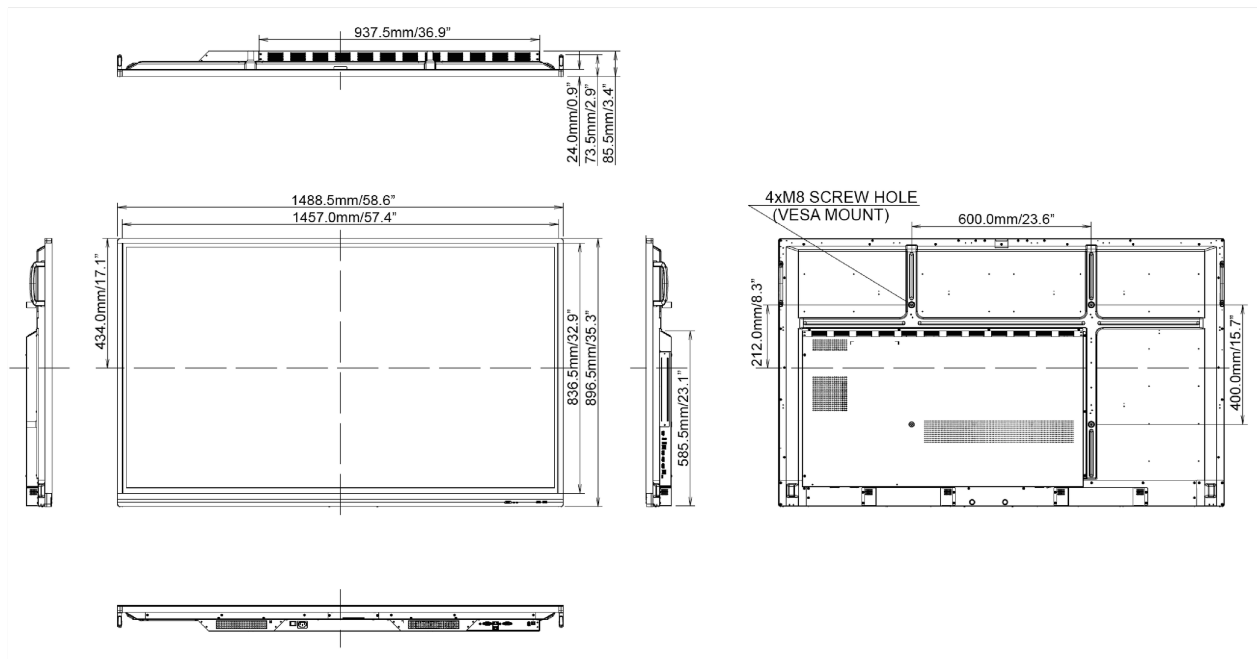

Regulations

CB, CE, TÜV-Bauart, EAC, RoHS support, ErP, WEEE, REACH (RoHS, PFOS, PFC)

Other

REACH SVHC above 0.1%: Lead

10 DIMENSIONS / WEIGHT

Product dimensions W x H x D 1489 x 897 x 86mm

Box dimensions W x H x D 1620 x 1002 x 202mm

Weight (without box) 38kg

Weight (with box) 48.6kg

EAN code 4948570118434

TE6504MIS-B1AG

All trademarks and registered trademarks acknowledged. E & O E. Specification subject to change without notice. All LCD's comply with ISO-9241-307:2008 in connection with pixel defects.

© IIYAMA CORPORATION. ALL RIGHTS RESERVED