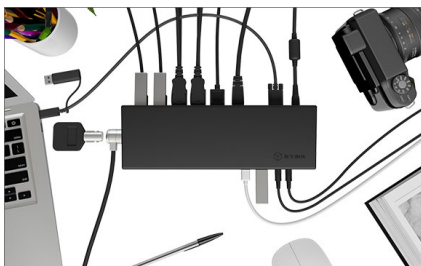

One connection

Notebooks and other mobile devices are getting thinner and smaller. This is usually at the expense of connectivity options – even the widespread RJ45 LAN port or extra USB inputs are often drastically reduced as are connections for video transmission, that many display devices require. The IB-DK2244AC offers a wide variety of interfaces and makes this an issue of the past.