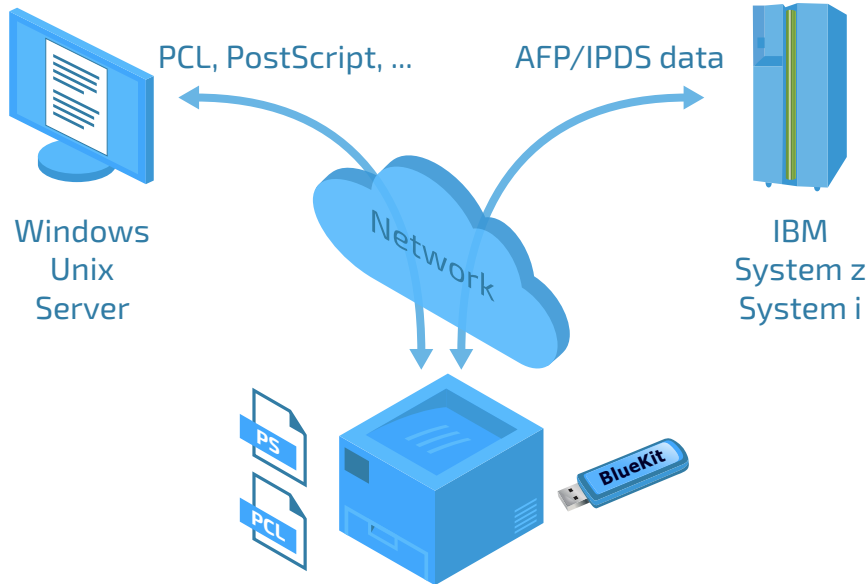

IPDS Solution for HP LaserJet Printers - Simple Plug and Emulate printing

BENEFITS and FUNCTIONALITY

- ✓ Provides Native Emulation capabilities. No other conversion process required.
- ✓ A Simple and easy to use Web or Local UI that allows to view and manage printers.
- ✓ Allows Margin adjustments, Page definition... etc
- ✓ Allows Full Colour Support, 2D BarCode support, high resolution input 240, 300 dpi.
- ✓ Exceptional Customer Service and Support
- ✓ Environment Friendly.

COST EFFECTIVENESS

- ✓ Save cost by utilizing your current HP printers to print IBM Data (AFP/IPDS) via MPI's BlueKit, it no longer requires additional AFP/IPDS Printers or emulation.
- ✓ Easily print either Windows/IBM System print jobs on the same network with a single or multiple HP Printers.
- ✓ Keep your current Network Interface.