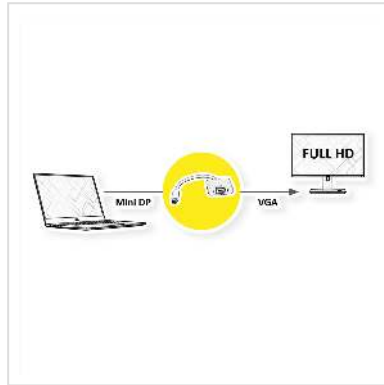

- For connecting a graphic card with Mini DisplayPort connector to a VGA monitor by using a VGA M-M cable
- Connectors: Mini DisplayPort Male and VGA Female
- Cable length: ca. 10 cm
- DisplayPort Version 1.2 allows increased resolutions, higher refresh rates, and greater color depth
- Remark: The Mini DisplayPort-VGA adapter is only working in one direction: the DisplayPort plug has to be connected to the source device (e.g. graphic card)

### Technical specifications

Manufacturer	ROLINE
Product group	Adapters, Terminators, Converters
Product type	Mini DisplayPort-VGA Adapter

Colour	white
Length	0.1 m
Max. resolution	1920 x 1080 / 1920 x 1200 @60Hz (2K, Full HD)
Side 1 connection (PC)	Mini DisplayPort Male
Side 2 connection (Peripherals)	VGA Female
Side 1 Connector Type	Mini DisplayPort
Side 1 Connector Gender	Male
Side 2 Connector Type	HD D-Sub 15-pin (HD-15), VGA
Side 2 Connector Gender	Female
Active / Passive	Active
Area of application	External
Technical particularity	DisplayPort Version 1.2