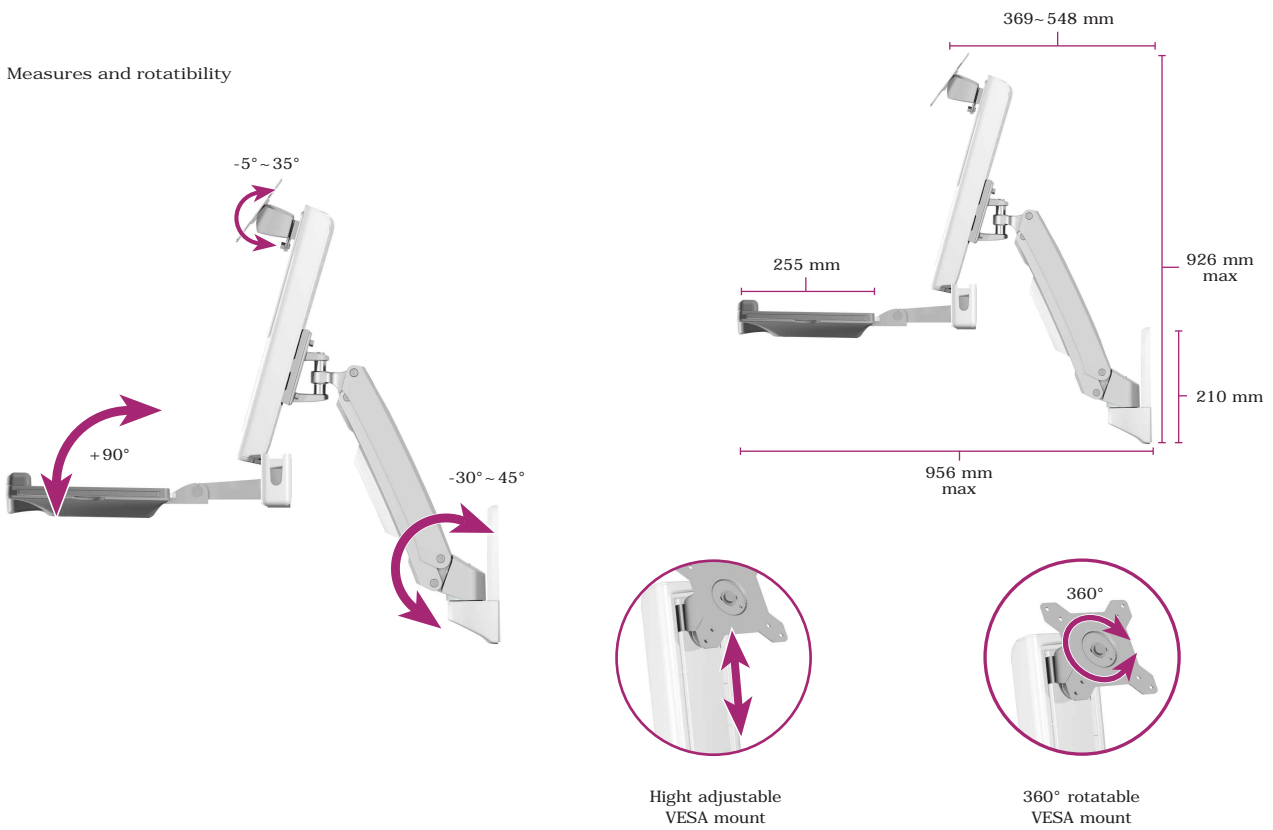

ICY BOX IB-MS600-W

Wall mount for a display size up to 24" (61 cm)
with additional mouse and keyboard workspace

Key features

- The IB-MS600-W provides an ergonomic "Sit-Stand-Workstation" as solution for dynamic workplaces
- Easy Cable™ Management cover & column to make the cables tidy & well arranged
- Smart Torque Adjust™ is always available at every Hinge Module to meet various weights implemented
- Vertically adjustable VESA support for a wide range of screen dimensions
- For screens size up to 24" diagonal screen measurement
- Special metal wall mount design to guarantee stability
- Simple height setup for the whole workstation
- Suitable for right and left handed users
- Supports 100x100 and 75x75 VESA standards

Technical data

Model	IB-MS600-W
Article No.	60036
EAN / GTIN code	4250078163770
Brand	ICY BOX
Article text	Wall mounted "Sit-Stand-Workstation" for a display size up to 24" (61 cm) with additional mouse and keyboard workspace
Colour	Silver / White / Gray
Material	Steel / Plastic / Aluminum Alloy
Maximum size of monitor	24"
Number of monitors	1
Max. weight of monitor	2~8 kg
Max. weight of keyboard	2.5 kg
Swivel (Hinge)	+/- 90° vertical
Wallmount - Swivel (Hinge)	+/- 90° vertical
VESA - Swivel (Hinge)	+/- 360° vertical
VESA - Tilt (Hinge)	-5~35° horizontal
Tilt (Arm)	65° ~ -30° horizontal
Tilt (Keyboard)	0~90° horizontal
Height adjustment VESA	124 mm
Mounting	Full metal wall holder

Measures and rotability

Packing content: IB-MS600-W, allen wrench, set of screws, QIG

Logistical data

Packing unit: 1 pcs./carton
 Total weight: 9.8 kg/carton
 Gross weight (incl. packing): 9.8 kg
 Net weight: 9.26 kg

Dimension/carton: 570x395x200 mm
 Dimension of packing box: 570x395x200 mm
 Dimension of article: 333x956x926 mm
 Country of origin: Taiwan

Import tax: 73269098