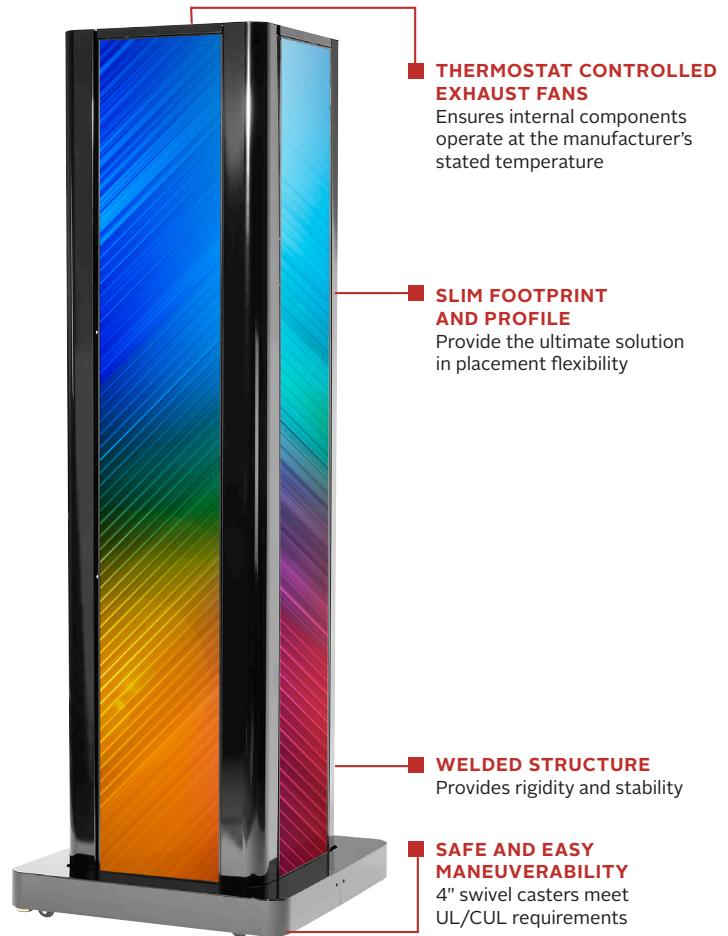

KIP586-1LG(-S)-EUK  
 KIP586-2LG(-S)-EUK  
 KIP586-3LG(-S)-EUK  
 KIP586-4LG(-S)-EUK

 Display size <b>86"</b>	 Max load	KIP586-1LG(-S)-EUK: 45lb (20kg)
		KIP586-2LG(-S)-EUK: 90lb (41kg)
		KIP586-3LG(-S)-EUK: 135lb (61kg)
		KIP586-4LG(-S)-EUK: 180lb (81kg)

### Additional Features

- ✓ Specifically designed to accommodate the LG Ultra Stretch Signage 86BH5C; Kiosk is also available to hold one, two, or three displays
- ✓ Arrives fully assembled to simplify installation of components and reduce set-up time
- ✓ Minimalistic, curved design accentuates the digital content, and fits into any retail or lobby setting
- ✓ Opening in base to route electric and data cables and media players
- ✓ Thermostat fan exhausts heat and runs virtually unheard - approximately (44 dB)
- ✓ Radius corner base covers the four low profile rubber coated casters, which allows the kiosk to be maneuvered easily; Four padded feet stabilize the kiosk on uneven surfaces
- ✓ Supports a wide range of aesthetic options, including multiple colors to best match the environment or promote brand strategy

# Ultra Stretch Portrait Kiosk

FOR THE LG ULTRA STRETCH SIGNAGE 86BH5C DISPLAY(S)

Optimize your dynamic digital content with Peerless-AV's versatile Portrait Kiosk available in one, two, three, or four sided models, exclusively for the LG Ultra Stretch Signage 86BH5C display(s). This kiosk accentuates the sleek look of the one-of-a-kind Ultra Stretch display with its slim profile and curved design. Ideal for a wide array of applications, including transportation terminals, retail stores, banks or museums, the Ultra Stretch Portrait Kiosk is the ultimate digital signage solution.

**Peerless-AV's Ultra Stretch Portrait Kiosk provides the perfect platform for displaying dynamic digital content to captivate your audience.**

KIP586-4LG shown with LG Displays (Displays Sold Separately)