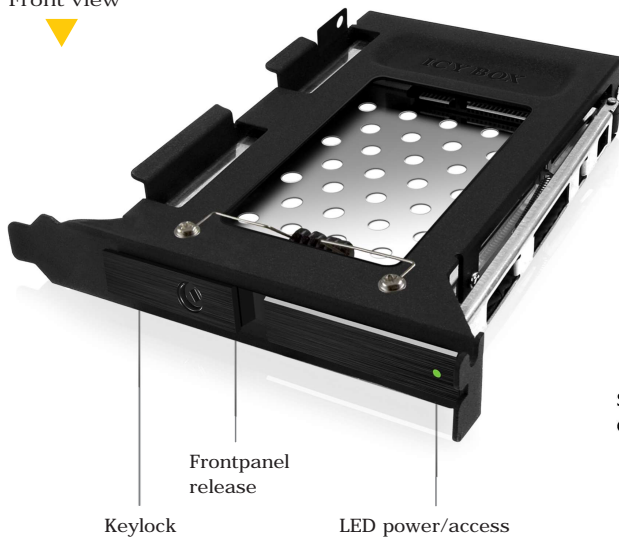

IB-2207StS 1x 2.5" SATA Mobile Rack

Key features

- Mobile Rack for installation in a free PCI card slot
- 1x 2.5" SATA HDD or SSD
- EasySwap® - HDD or SSD installation without screws
- HDD capacity not limited
- Supports HDD height 5 - 9.5 mm
- Transfer rate up to 6.0 Gbit/s
- LED for power and HDD access
- Plug & Play and Hot Swap
- Supports all operating systems
- Aluminium frontpanel

Extension HDD instead of extension card

With this mobile rack you can update your computer with an extra 2.5" SATA HDD. Easy Swap® makes the changing of the HDD easy, fast and safe.

Technical data

Model	IB-2207StS	Required space	1x PCI card slot
Article No.	25359	Hot Swap	Yes
EAN code	4250078160281	Plug & Play	Yes
Brand	ICY BOX	Host connection	1x SATA Power Connector 15Pin/ 1x SATA Data Connector 7Pin
Article text	1x 2.5" SATA Mobile Rack	Transfer rate	Up to 6 Gbit/s
Colour	Black	Operating system	OS independent
Material	Metal	LED	Power/HDD access
HDD size	2.5"	Lock	Yes
HDD height	5 - 9.5 mm	Power connector	1 x 15Pin SATA
HDD interface	1x SATA I/II/III		
HDD capacity	No limit		

Front view

Rear view

Packing content: 1x IB-2207StS, 1x SATA cable, 1x LED cable, 1x screws, 1x key, 1x manual

Logistical data

Packing unit:	40 pcs./carton	Dimension / carton:	340x340x295 mm	Import tax:	84733080
Total weight:	11.1 kg/carton	Dimension (incl. packing):	135x160x30 mm		
Gross weight (incl. packing):	0.26 kg	Dimension from article:	145x120x25 mm		
Net weight:	0.16 kg	Country of origin:	China		