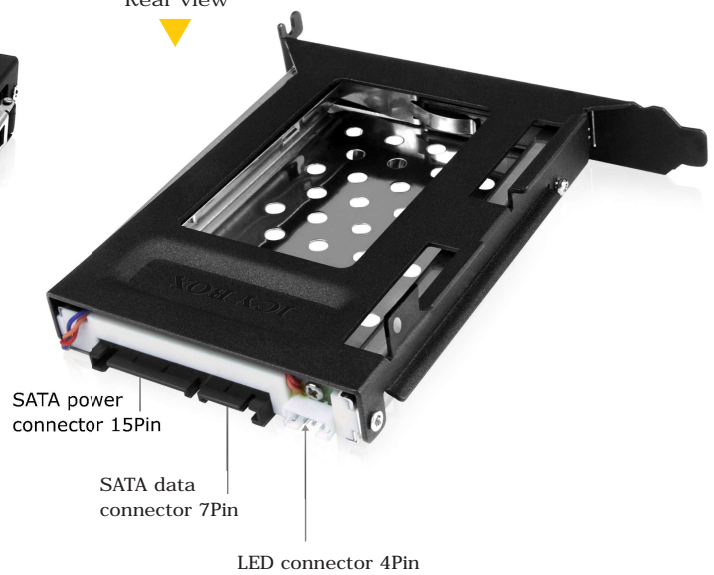

IB-2207StS 1x 2.5" SATA Mobile Rack

Key features

- Mobile Rack for installation in a free PCI card slot
- 1x 2.5" SATA HDD or SSD
- EasySwap® - HDD or SSD installation without screws
- HDD capacity not limited
- Supports HDD height 5 - 9.5 mm
- Transfer rate up to 6.0 Gbit/s
- LED for power and HDD access
- Plug & Play and Hot Swap
- Supports all operating systems
- Aluminium frontpanel

Extension HDD instead of extension card

With this mobile rack you can update your computer with an extra 2.5" SATA HDD. Easy Swap® makes the changing of the HDD easy, fast and safe.

Technical data

Model	IB-2207StS	Required space	1x PCI card slot
Article No.	25359	Hot Swap	Yes
EAN code	4250078160281	Plug & Play	Yes
Brand	ICY BOX	Host connection	1x SATA Power Connector 15Pin/ 1x SATA Data Connector 7Pin
Article text	1x 2.5" SATA Mobile Rack	Transfer rate	Up to 6 Gbit/s
Colour	Black	Operating system	OS independent
Material	Metal	LED	Power/HDD access
HDD size	2.5"	Lock	Yes
HDD height	5 - 9.5 mm	Power connector	1 x 15Pin SATA
HDD interface	1x SATA I/II/III		
HDD capacity	No limit		

Front view

Rear view

Packing content: 1x IB-2207StS, 1x SATA cable, 1x LED cable, 1x screws, 1x key, 1x manual

Logistical data

Packing unit:	40 pcs./carton	Dimension / carton:	340x340x295 mm	Import tax:	84733080
Total weight:	11.1 kg/carton	Dimension (incl. packing):	135x160x30 mm		
Gross weight (incl. packing):	0.26 kg	Dimension from article:	145x120x25 mm		
Net weight:	0.16 kg	Country of origin:	China		