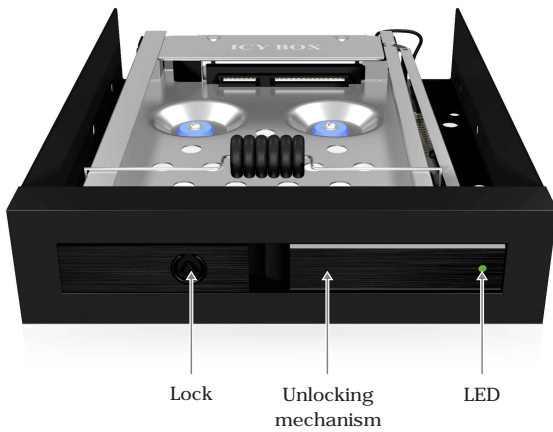

IB-2217aStS Mobile Rack for 2.5" SATA HDD or SSD

Key Features

- Aluminium front door with key lock
- Spring for 6 - 9.5 mm HDD height
- Anti-vibration proof up to 3g shock resistance
- Stable metal frame
- Fast HDD installation and exchange without tray
- 2.5" SATA HDD or SSD (9.5 mm height) in a 3.5" bay
- Supports SATA III 6 Gbit/s
- Supports Hot Swap

Boot faster

If you don't like the slow start of your PC from an HDD you might prefer the jump start from an SSD. ICY BOX IB-2217 is the right mobile rack for your SSD (or a 2.5" HDD).

Technical data

Model	IB-2217aStS	Hot Swap	Yes
Article No.	20929	Plug & Play	No
EAN code	4250078162490	Host connection	SATA Power Connector 15Pin SATA Data Connector 7Pin
Brand	ICY BOX	Transfer rate	Up to 6 Gbit/s
Article text	2.5" SATA HDD or SSD in 1x 3.5" bay	Operating system	OS independent
Colour	Black	LED	Power/HDD Access
Material	Stainless Steel / Plastic / Aluminum	Lock	Yes
HDD size	2.5"	Power switch	No
HDD height	Up to 9.5 mm	Fan	No
HDD interface	1x SATA I/II/III	Power connector	15 pin SATA power connector
HDD capacity	No limit		
Required space	1x 3.5"		

Front view

Lock Unlocking mechanism LED

Rear view

SATA power connector 15Pin LED connector 4Pin
SATA data connector 7Pin

Packing content: 1x IB-2217aStS, 1x SATA cable, 1x power and LED cable, 4x screw, 1x HDD protection film, 1x manual, 2 keys