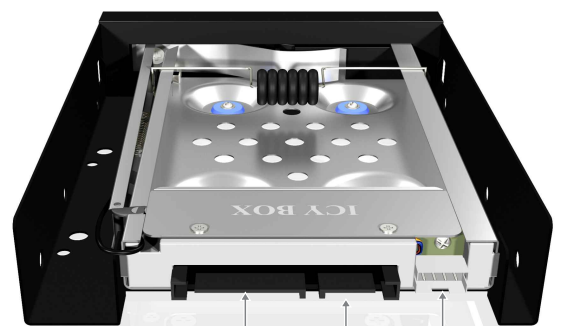

IB-2217aStS Mobile Rack for 2.5" SATA HDD or SSD

Key Features

- Aluminium front door with key lock
- Spring for 6 - 9.5 mm HDD height
- Anti-vibration proof up to 3g shock resistance
- Stable metal frame
- Fast HDD installation and exchange without tray
- 2.5" SATA HDD or SSD (9.5 mm height) in a 3.5" bay
- Supports SATA III 6 Gbit/s
- Supports Hot Swap

Boot faster

If you don't like the slow start of your PC from an HDD you might prefer the jump start from an SSD. ICY BOX IB-2217 is the right mobile rack for your SSD (or a 2.5" HDD).

Technical data

Model	IB-2217aStS	Hot Swap	Yes
Article No.	20929	Plug & Play	No
EAN code	4250078162490	Host connection	SATA Power Connector 15Pin SATA Data Connector 7Pin
Brand	ICY BOX	Transfer rate	Up to 6 Gbit/s
Article text	2.5" SATA HDD or SSD in 1x 3.5" bay	Operating system	OS independent
Colour	Black	LED	Power/HDD Access
Material	Stainless Steel / Plastic / Aluminum	Lock	Yes
HDD size	2.5"	Power switch	No
HDD height	Up to 9.5 mm	Fan	No
HDD interface	1x SATA I/II/III	Power connector	15 pin SATA power connector
HDD capacity	No limit		
Required space	1x 3.5"		

Front view

Lock Unlocking mechanism LED

Rear view

SATA power connector 15Pin LED connector 4Pin
SATA data connector 7Pin

Packing content: 1x IB-2217aStS, 1x SATA cable, 1x power and LED cable, 4x screw, 1x HDD protection film, 1x manual, 2 keys