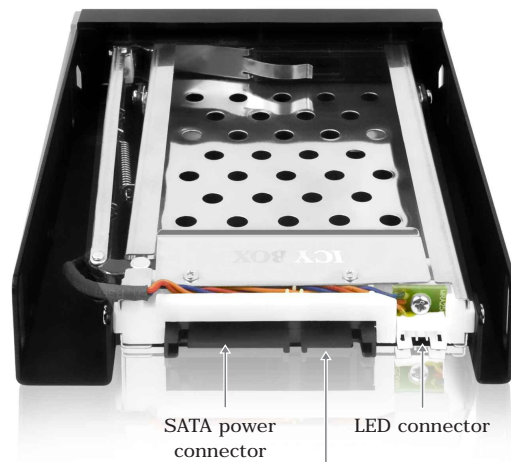

IB-2217StS
Mobile Rack for 2.5" SATA
HDD or SSD

Key Features

- Aluminium front door with key lock
- Stable metal frame
- Fast HDD installation and exchange without tray
- 2.5" SATA HDD or SSD (9.5 mm height) in a 3.5" bay
- Supports SATA III 6 Gbit/s
- Supports Hot Swap

Boot Faster

If you don't like the slow start of your PC from an HDD you might prefer the jump start from an SSD. ICY BOX IB-2217 is the right mobile rack for your SSD (or a 2.5" HDD).

Technical data

Model	IB-2217StS	Hot Swap	Yes
Article No.	20917	Plug & Play	No
EAN code	4250078189626	Host connection	SATA Power Connector 15Pin
Brand	ICY BOX		SATA Data Connector 7Pin
Article text	2.5" SATA HDD or SSD in 1x 3.5" bay	Transfer rate	Up to 6 Gbit/s
Colour	Black	Operating system	OS independent
Material	Stainless Steel / Plastic / Aluminum	LED	Power/HDD Access
HDD size	2.5"	Lock	Yes
HDD height	Up to 9.5 mm	Power switch	No
HDD interface	1x SATA I/II/III	Fan	No
HDD capacity	No limit	Power connector	15 pin SATA power connector
Required space	1x 3.5"		

Front view

Unlocking HDD
Key lock for HDD

Rear view

SATA power connector
LED connector

SATA data connector

Verpackungsinhalt: 1x IB-2217StS, 1x SATA cable, 1x power and LED cable, 4x screw, 1x HDD protection film, 1x manual, 2x keys