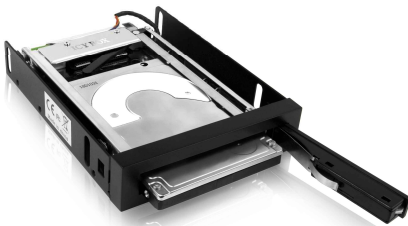

IB-2217StS
Mobile Rack for 2.5" SATA
HDD or SSD

Key Features

- Aluminium front door with key lock
- Stable metal frame
- Fast HDD installation and exchange without tray
- 2.5" SATA HDD or SSD (9.5 mm height) in a 3.5" bay
- Supports SATA III 6 Gbit/s
- Supports Hot Swap

Boot Faster

If you don't like the slow start of your PC from an HDD you might prefer the jump start from an SSD. ICY BOX IB-2217 is the right mobile rack for your SSD (or a 2.5" HDD).

Technical data

Model	IB-2217StS	Hot Swap	Yes
Article No.	20917	Plug & Play	No
EAN code	4250078189626	Host connection	SATA Power Connector 15Pin
Brand	ICY BOX		SATA Data Connector 7Pin
Article text	2.5" SATA HDD or SSD in 1x 3.5" bay	Transfer rate	Up to 6 Gbit/s
Colour	Black	Operating system	OS independent
Material	Stainless Steel / Plastic / Aluminum	LED	Power/HDD Access
HDD size	2.5"	Lock	Yes
HDD height	Up to 9.5 mm	Power switch	No
HDD interface	1x SATA I/II/III	Fan	No
HDD capacity	No limit	Power connector	15 pin SATA power connector
Required space	1x 3.5"		

Front view

Unlocking HDD
Key lock for HDD

Rear view

SATA power connector
LED connector

SATA data connector

Verpackungsinhalt: 1x IB-2217StS, 1x SATA cable, 1x power and LED cable, 4x screw, 1x HDD protection film, 1x manual, 2x keys