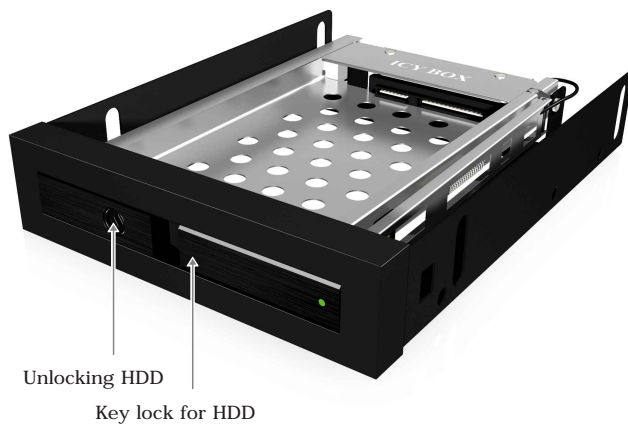

IB-2217StS
Mobile Rack for 2.5" SATA
HDD or SSD

Key Features

- Aluminium front door with key lock
- Stable metal frame
- Fast HDD installation and exchange without tray
- 2.5" SATA HDD or SSD (9.5 mm height) in a 3.5" bay
- Supports SATA III 6 Gbit/s
- Supports Hot Swap

Boot Faster

If you don't like the slow start of your PC from an HDD you might prefer the jump start from an SSD. ICY BOX IB-2217 is the right mobile rack for your SSD (or a 2.5" HDD).

Technical data

Model	IB-2217StS	Hot Swap	Yes
Article No.	20917	Plug & Play	No
EAN code	4250078189626	Host connection	SATA Power Connector 15Pin
Brand	ICY BOX		SATA Data Connector 7Pin
Article text	2.5" SATA HDD or SSD in 1x 3.5" bay	Transfer rate	Up to 6 Gbit/s
Colour	Black	Operating system	OS independent
Material	Stainless Steel / Plastic / Aluminum	LED	Power/HDD Access
HDD size	2.5"	Lock	Yes
HDD height	Up to 9.5 mm	Power switch	No
HDD interface	1x SATA I/II/III	Fan	No
HDD capacity	No limit	Power connector	15 pin SATA power connector
Required space	1x 3.5"		

Front view

Unlocking HDD
Key lock for HDD

Rear view

SATA power connector
LED connector

SATA data connector

Verpackungsinhalt: 1x IB-2217StS, 1x SATA cable, 1x power and LED cable, 4x screw, 1x HDD protection film, 1x manual, 2x keys