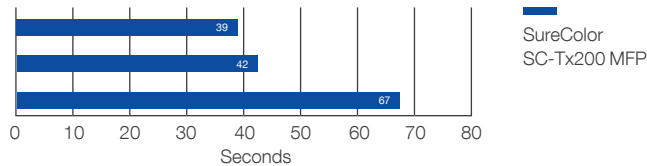

Fast copying speed*2

Colour/mono copy A1 paper size LEF 300dpi

Colour/mono copy A1 paper size SEF 300dpi

Colour/mono copy A0 paper size SEF 300dpi

Experience the real advantage of our PS*3

Maximise your machine's potential with our optional Hard Disk Drive (HDD)*6