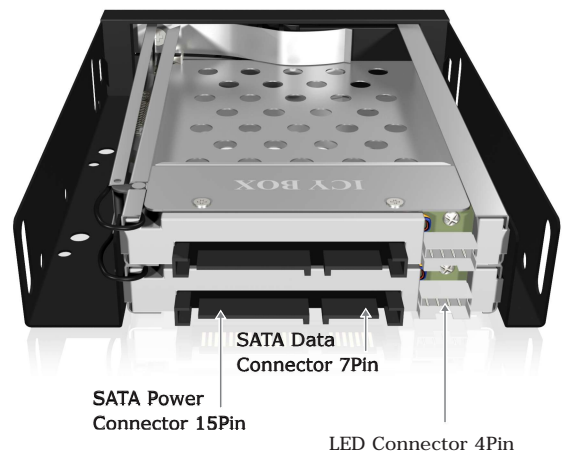

IB-2227StS
Mobile Rack for 2x 2.5"
SATA HDD or SSD

Key features

- Aluminium front door with key lock
- Stable metal frame
- Fast HDD installation and exchange without tray
- 2x 2.5" SATA HDD / SSD (9.5 mm height) in a 3.5" bay
- Supports SATA III 6 Gbit/s
- Supports Hot Swap

Double-decker

This is the way for two 2.5" SATA HDDs or SSDs to fit into a 3.5" bay. Each has its own front-flap and an LED for power and access indication. Easy Swap allows for quick mounting and demounting without any tool.

Technical data

Model	IB-2227StS	Hot Swap	Yes
Article No.	20918	Plug & Play	No
EAN code	4250078189633	Host connection	2x SATA Power Connector 15Pin
Brand	ICY BOX		2x SATA Data Connector 7Pin
Article text	2x 2.5" SATA HDD or SSD in 1x 3.5" bay	Transfer rate	Up to 6 Gbit/s
Colour	Black	Operating system	OS independent
Material	Stainless Steel / Plastic / Aluminum	LED	Power/HDD Access
HDD size	2.5"	Lock	Yes
HDD height	Up to 9.5 mm	Power switch	No
HDD interface	2x SATA I/II/III	Fan	No
HDD capacity	No limit	Power connector	2x 15Pin SATA power connector
Required space	1x 3.5"		

Front view

Rear view

Packing content: 1x IB-2227StS, 2x SATA cable, 2x power and LED cable, 4x screw, 1x HDD protection film, 2x key, 1x manual

Logistical data

Packing unit:	32 pcs./carton	Dimension / carton:	475x372x269 mm	Import tax:	84733080
Total weight:	15.60 kg/carton	Dimension (incl. packing):	175x52x126 mm		
Gross weight (inc. packing):	0.490 kg	Dimension from article:	102x25x133 mm		
Net weight:	0.257 kg	Country of origin:	China		