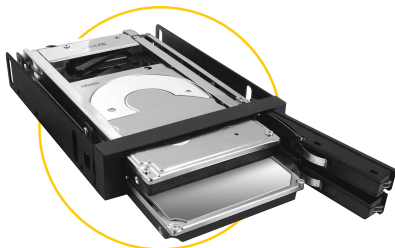

IB-2227StS
Mobile Rack for 2x 2.5"
SATA HDD or SSD

Key features

- Aluminium front door with key lock
- Stable metal frame
- Fast HDD installation and exchange without tray
- 2x 2.5" SATA HDD / SSD (9.5 mm height) in a 3.5" bay
- Supports SATA III 6 Gbit/s
- Supports Hot Swap

Double-decker

This is the way for two 2.5" SATA HDDs or SSDs to fit into a 3.5" bay. Each has its own front-flap and an LED for power and access indication. Easy Swap allows for quick mounting and demounting without any tool.

Technical data

Model	IB-2227StS	Hot Swap	Yes
Article No.	20918	Plug & Play	No
EAN code	4250078189633	Host connection	2x SATA Power Connector 15Pin
Brand	ICY BOX		2x SATA Data Connector 7Pin
Article text	2x 2.5" SATA HDD or SSD in 1x 3.5" bay	Transfer rate	Up to 6 Gbit/s
Colour	Black	Operating system	OS independent
Material	Stainless Steel / Plastic / Aluminum	LED	Power/HDD Access
HDD size	2.5"	Lock	Yes
HDD height	Up to 9.5 mm	Power switch	No
HDD interface	2x SATA I/II/III	Fan	No
HDD capacity	No limit	Power connector	2x 15Pin SATA power connector
Required space	1x 3.5"		

Front view

Rear view

Packing content: 1x IB-2227StS, 2x SATA cable, 2x power and LED cable, 4x screw, 1x HDD protection film, 2x key, 1x manual

Logistical data

Packing unit:	32 pcs./carton	Dimension / carton:	475x372x269 mm	Import tax:	84733080
Total weight:	15.60 kg/carton	Dimension (incl. packing):	175x52x126 mm		
Gross weight (inc. packing):	0.490 kg	Dimension from article:	102x25x133 mm		
Net weight:	0.257 kg	Country of origin:	China		